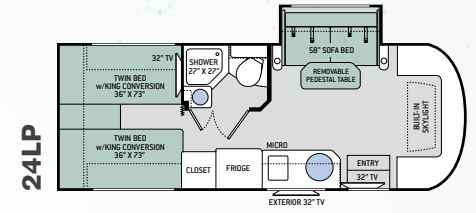

TRUE FLAT FLOOR FOUNDATION

Partnering with MORryde® International, we've taken our chassis foundation and substructure to the next level. Our True Flat Floor Foundation is manufactured to precise tolerances, and our assembly process is second to none.

Thinking about buying a new coach? Have a question about one of our motorhomes? Trying to find a dealer near you?

Our Coach Link support team is here to help you in your purchase of a new motorhome! This dynamic team focuses directly on helping you find the answers you need to get you behind the wheel of one of our great new motorhomes. Call 800.860.5658 or visit us online at thormotorcoach.com.