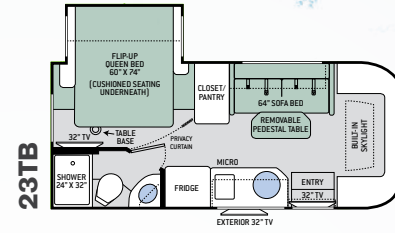

TRUE FLAT FLOOR FOUNDATION

Partnering with MORryde® International, we've taken our chassis foundation and substructure to the next level. Our True Flat Floor Foundation is manufactured to precise tolerances, and our assembly process is second to none.

Thinking about buying a new coach? Have a question about one of our motorhomes? Trying to find a dealer near you?

Our Coach Link support team is here to help you in your purchase of a new motorhome! This dynamic team focuses directly on helping you find the answers you need to get you behind the wheel of one of our great new motorhomes. Call 800.860.5658 or visit us online at thormotorcoach.com.