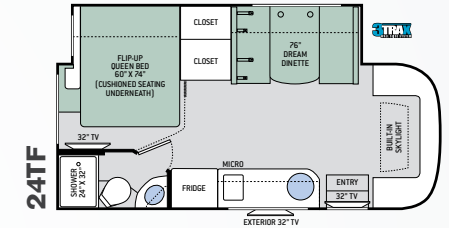

TRUE FLAT FLOOR FOUNDATION

Partnering with MORryde® International, we've taken our chassis foundation and substructure to the next level. Our True Flat Floor Foundation is manufactured to precise tolerances, and our assembly process is second to none.

Thinking about buying a new coach? Have a question about one of our motorhomes? Trying to find a dealer near you?

Our Coach Link support team is here to help you in your purchase of a new motorhome! This dynamic team focuses directly on helping you find the answers you need to get you behind the wheel of one of our great new motorhomes. Call 800.860.5658 or visit us online at thormotorcoach.com.