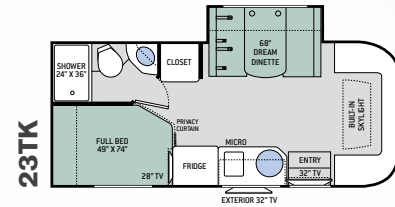

TRUE FLAT FLOOR FOUNDATION

Partnering with MORryde® International, we've taken our chassis foundation and substructure to the next level. Our True Flat Floor Foundation is manufactured to precise tolerances, and our assembly process is second to none.

Thinking about buying a new coach? Have a question about one of our motorhomes? Trying to find a dealer near you?

Our Coach Link support team is here to help you in your purchase of a new motorhome! This dynamic team focuses directly on helping you find the answers you need to get you behind the wheel of one of our great new motorhomes. Call 800.860.5658 or visit us online at thormotorcoach.com.