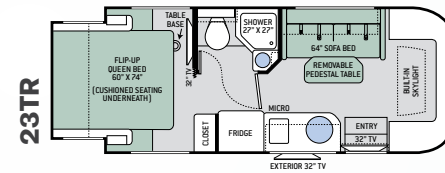

TRUE FLAT FLOOR FOUNDATION

Partnering with MORryde® International, we've taken our chassis foundation and substructure to the next level. Our True Flat Floor Foundation is manufactured to precise tolerances, and our assembly process is second to none.

Thinking about buying a new coach? Have a question about one of our motorhomes? Trying to find a dealer near you?

Our Coach Link support team is here to help you in your purchase of a new motorhome! This dynamic team focuses directly on helping you find the answers you need to get you behind the wheel of one of our great new motorhomes. Call 800.860.5658 or visit us online at thormotorcoach.com.